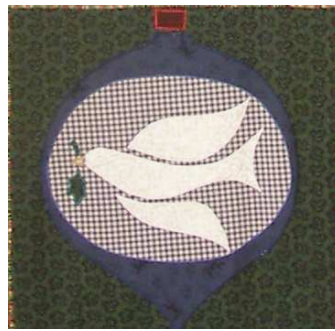

SULKY®

"BLOCK OF THE MONTH"

JUNE

BOM 6

Manger, Christmas tree bauble with peace dove, Christmas wreath

Technique

Machine appliqué

Pattern

Manger, Christmas tree bauble, Christmas wreath
(enlarge all patterns from A4 to A3)

For all 3 patterns

Finished block size: 12 x 12 inch

Block size with seam margin: 12 ½ x 12 ½ inch

Materials used

Manger

Blue 4	background material
Blue 1	Mary's robe
Blue 3	Mary's shawl
Beige 1	face and hands
Beige 2	Jesus' robe
Beige 4	star, Joseph's under-robe and Joseph's headdress
Beige 8	outer border of crib
Brown 3	middle border of crib
Brown 4	crib background
Green 12	palms
Green 9	ground
Red 4	Joseph's top robe

Instructions

Sewing

Sew the 3 designs using machine appliqué (see also BOM 2)

Manger

Peace dove

Wreath